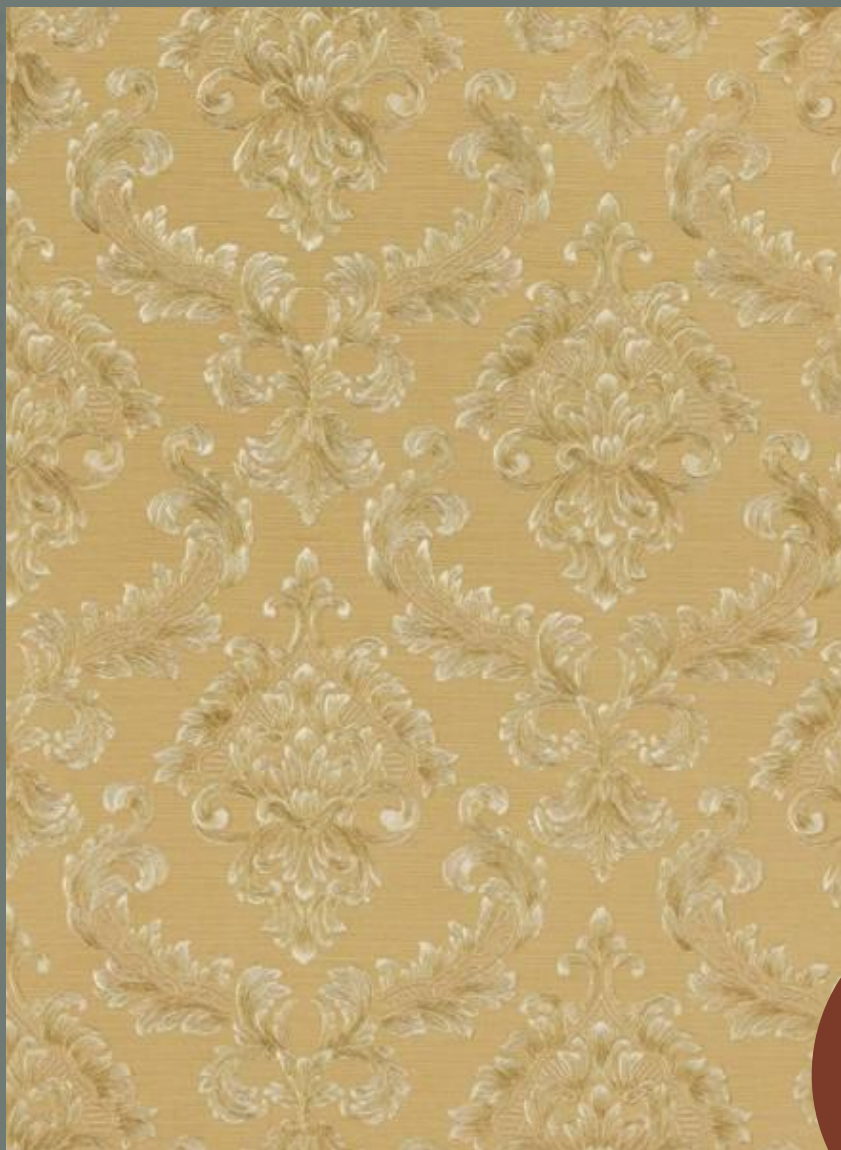

DAMASK CAMELO COM
DOURADO

REF: PDD1304