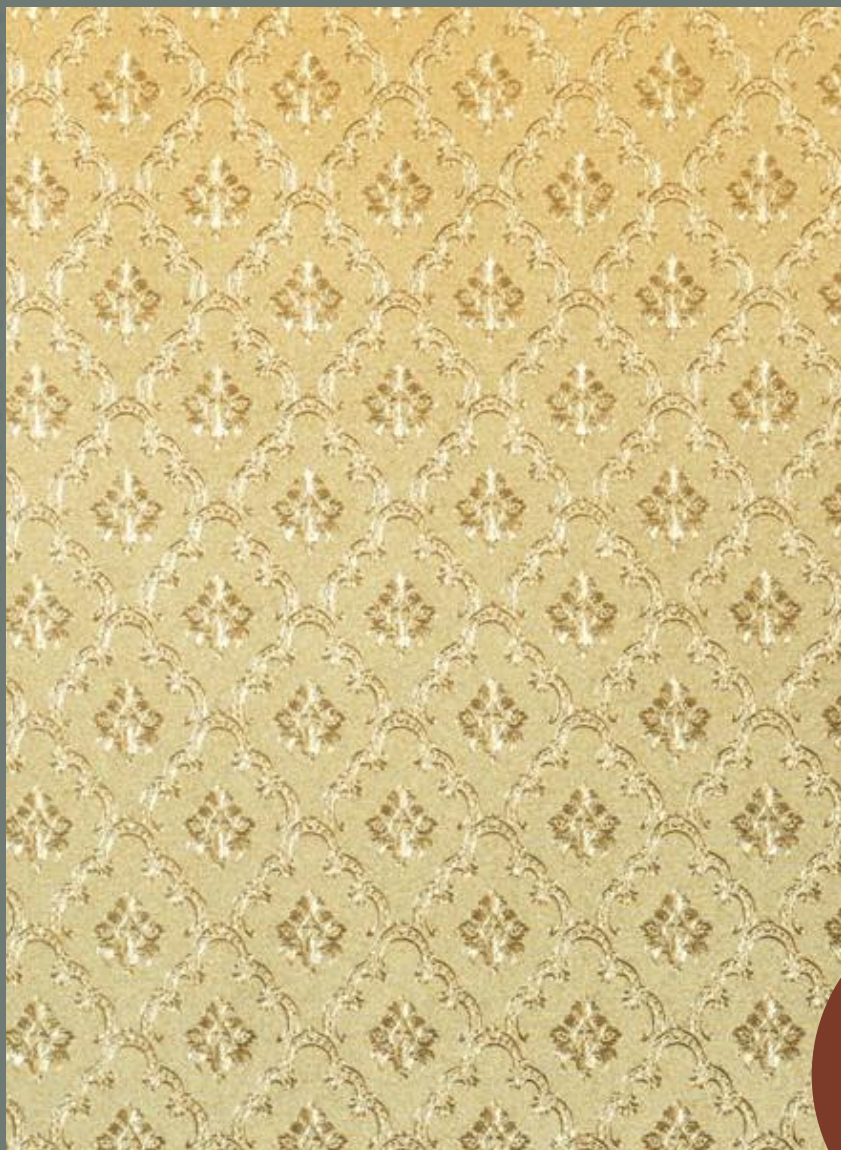

DAMASK DOURADO
BRILHANTE
REF: PDD0203